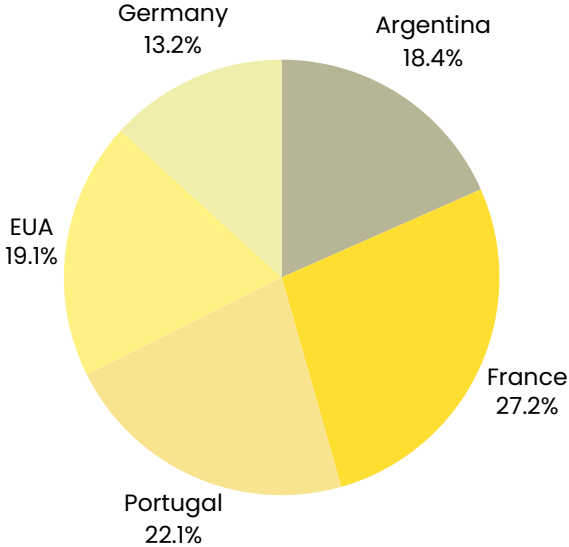

Database: January 1st, 2013 until December 31st, 2018.

 The IAU had 230 records of professors on international mobility.

 The IAU has already received 163 international Professors.

OUTGOING

Number of professors from Institute of Architecture and Urbanism IAUUSP who carried out international mobility.

INCOMING

Number of professors from partner institutions who carried out international mobility at the Institute of Architecture and Urbanism IAUUSP.

OUTGOING DESTINATION DATA

Chart of the most frequent destinations for international mobility between IAUUSP students.

Database: January 1st, 2011 until January 31st, 2024.

IAU has guided its professors to 17 different countries since 2011.

INCOMING PROFESSORS DATA

Chart of the most frequent countries of origin among students on international mobility at IAUUSP.

Database: January 1st, 2011 until January 31st, 2024.

IAU has welcomed professors from over 13 different countries since 2011.

World Map Diagram

Mapping of all countries with partner institutions registered in international mobility events of the Institute of Architecture and IAUUSP. To see the complete list of institutions, access the QR Code below or our website <https://www.iau.usp.br/>