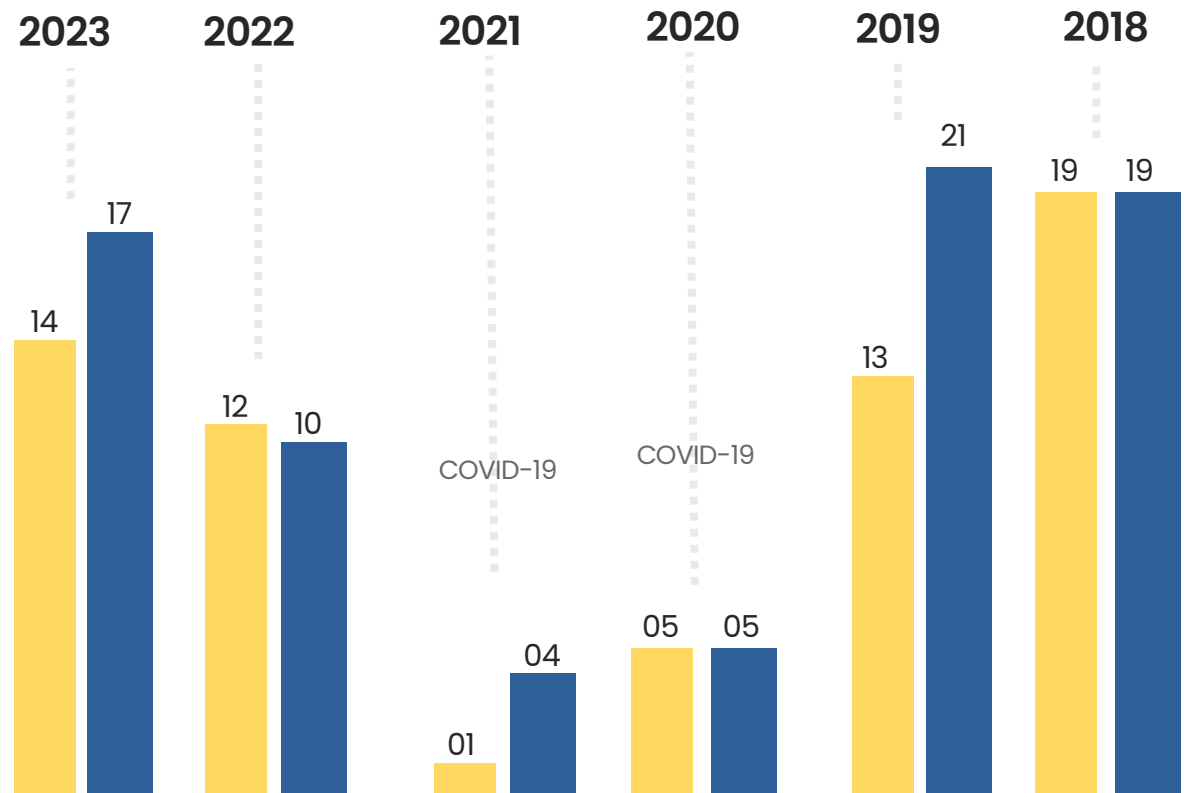

VISITING PROFESSORS

Record of international mobility data for visiting professors from the last five years at the IAUUSP Institute of Architecture and Urbanism.

Database: January 31st, 2019 until January 31st, 2024.

- The IAU had 230 records of professors on international mobility.
- The IAU has already received 163 international Professors.

■ OUTGOING

Number of professors from Institute of Architecture and Urbanism IAUUSP who carried out international mobility.

■ INCOMING

Number of professors from partner institutions who carried out international mobility at the Institute of Architecture and Urbanism IAUUSP.