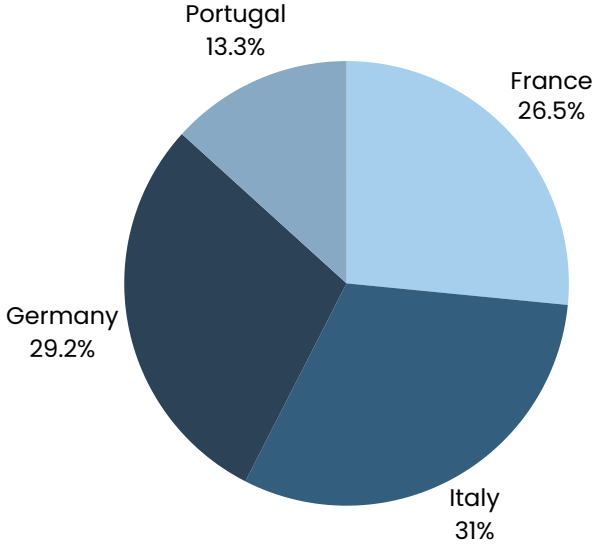

■ INCOMING

Number of professors from partner institutions who carried out international mobility at the Institute of Architecture and Urbanism IAUUSP.

VISITING PROFESSORS

Record of international mobility data for visiting professors from the previous five years at the IAUUSP Institute of Architecture and Urbanism.

Database: January 1st, 2013 until December 31st, 2018.

 The IAU had 230 records of professors on international mobility.

 The IAU has already received 163 international Professors.

OUTGOING

Number of professors from Institute of Architecture and Urbanism IAUUSP who carried out international mobility.

INCOMING

Number of professors from partner institutions who carried out international mobility at the Institute of Architecture and Urbanism IAUUSP.

OUTGOING DESTINATION DATA

Chart of the most frequent destinations for international mobility between IAUUSP students.

Database: January 1st, 2011 until January 31st, 2024.

IAU has guided its professors to 17 different countries since 2011.

INCOMING PROFESSORS DATA

Chart of the most frequent countries of origin among students on international mobility at IAUUSP.