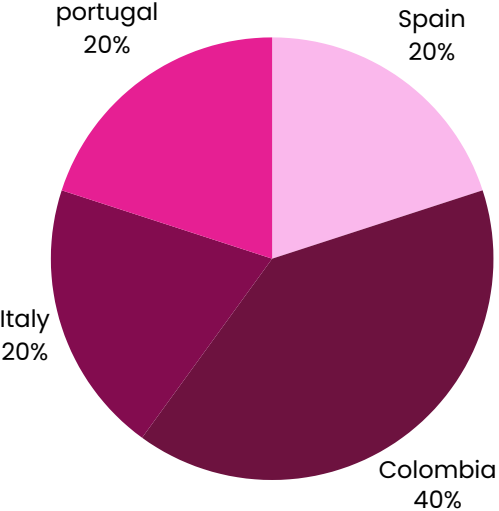

Database: January 1st, 2013 until December 31st, 2018.

- The IAU has already guided 53 postgraduate students for international mobility.
- The IAU has already received 17 postgraduate students for international mobility students.

OUTGOING DESTINATION DATA

Chart of the most frequent destinations for international mobility between IAUUSP postgraduate students.

Database: January 1st, 2011 until January 31st, 2024.

IAU has guided its students to 14 different countries since 2011.

INCOMING STUDENTS DATA

Chart of the most frequent countries of origin among postgraduate students in international mobility at IAUUSP.

Database: January 1st, 2011 until January 31st, 2024.

IAU has welcomed students from over 10 different countries since 2011.