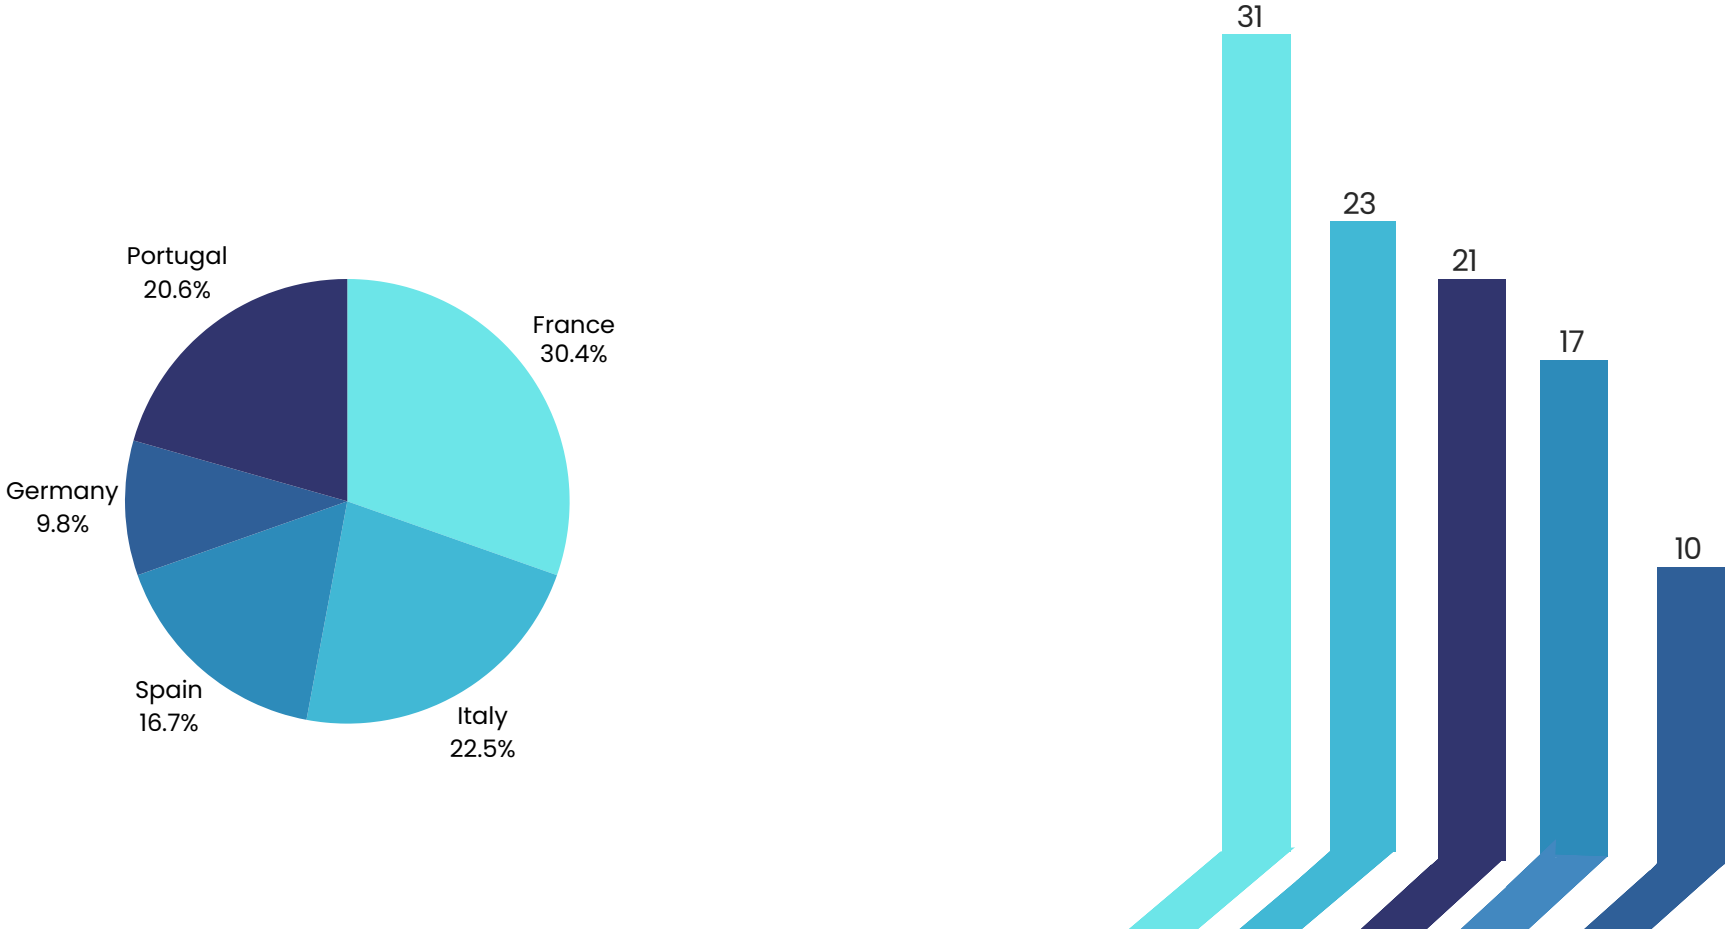

INCOMING

Number of students from partner institutions who carried out international mobility at the Institute of Architecture and Urbanism IAUUSP.

UNDERGRADUATE STUDENTS

Record of international mobility data of the previous five years from the undergraduate students Institute of Architecture and Urbanism IAUUSP.

Database: January 1st, 2013 until December 31st, 2018.

-  The IAU has already guided 125 students for international mobility.
-  The IAU has already received 119 international mobility students.

OUTGOING DESTINATION DATA

Chart of the most frequent destinations for international mobility between IAUUSP undergraduate students.

Database: January 1st, 2011 until January 31st, 2024.

IAU has guided its students to 17 different countries since 2011.

INCOMING STUDENTS DATA

Chart of the most frequent countries of origin among undergraduate students in international mobility at IAUUSP.
Database: January 1st, 2011 until January 31st, 2024.

IAU has welcomed students from over 13 different countries since 2011.