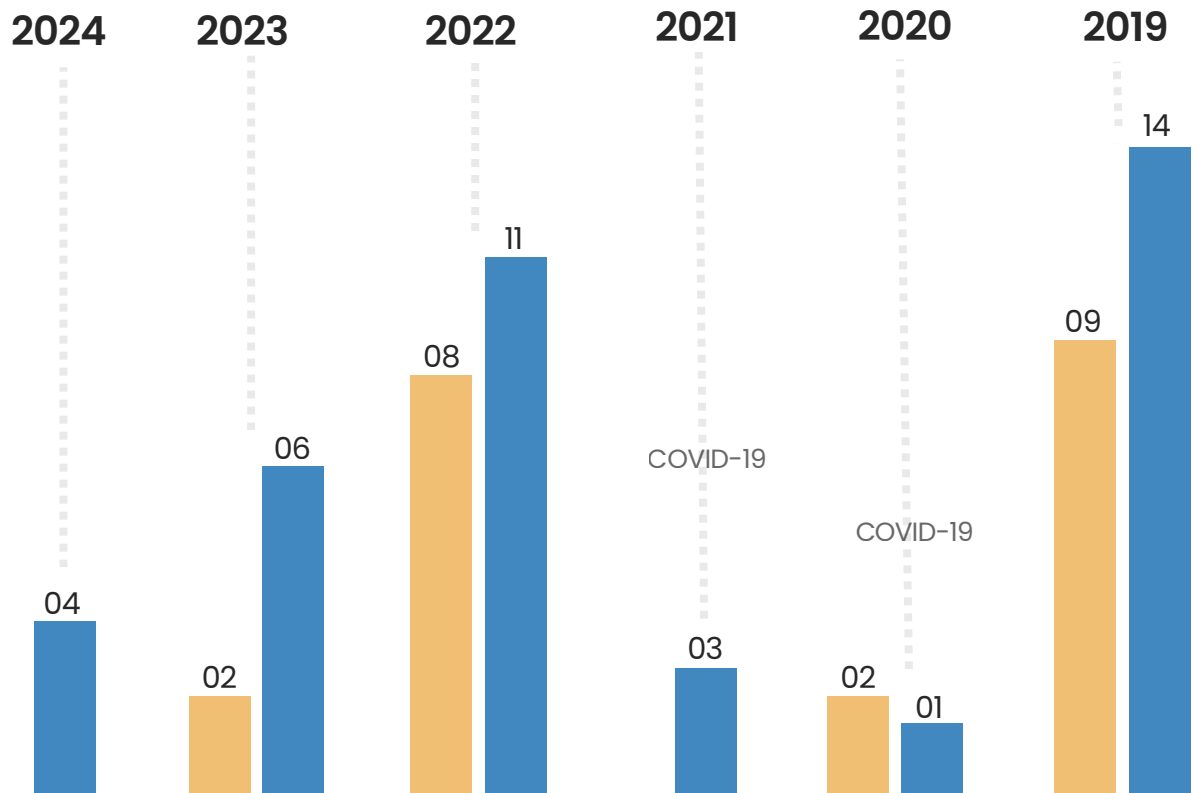

INCOMING

Number of students from partner institutions who carried out international mobility at the Institute of Architecture and Urbanism IAUUSP.