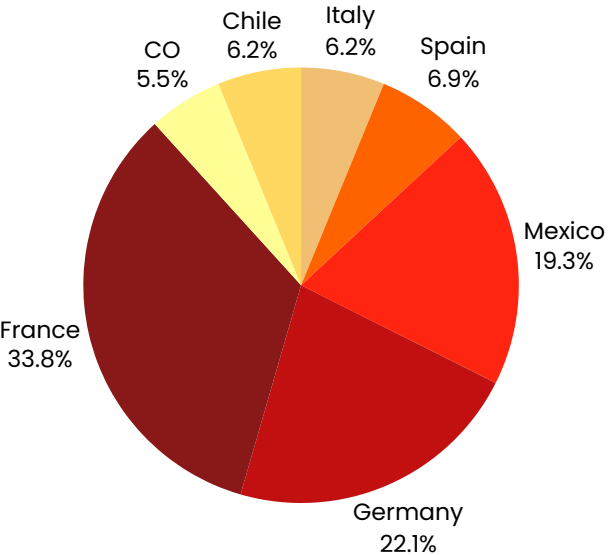

Database: January 1st, 2013 until December 31st, 2018.

-  The IAU has already guided 125 students for international mobility.
-  The IAU has already received 119 international mobility students.

OUTGOING DESTINATION DATA

Chart of the most frequent destinations for international mobility between IAUUSP undergraduate students.

Database: January 1st, 2011 until January 31st, 2024.

IAU has guided its students to 17 different countries since 2011.

INCOMING STUDENTS DATA

Chart of the most frequent countries of origin among undergraduate students in international mobility at IAUUSP.
Database: January 1st, 2011 until January 31st, 2024.

IAU has welcomed students from over 13 different countries since 2011.