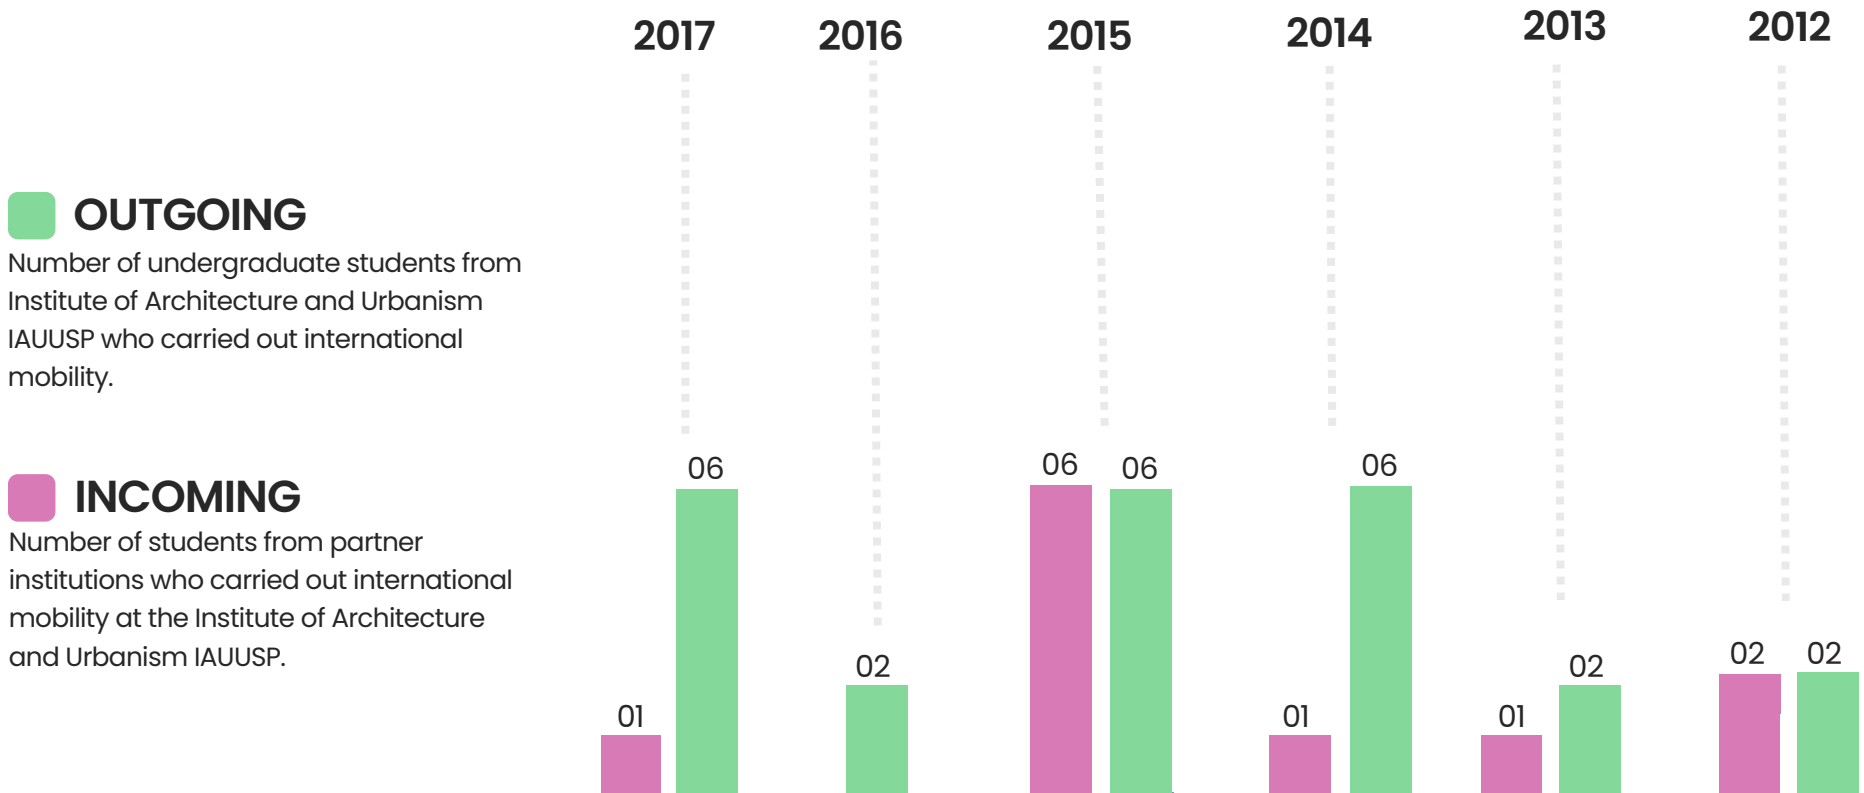

INCOMING STUDENTS DATA

Chart of the most frequent countries of origin among undergraduate students in international mobility at IAUUSP.
Database: January 1st, 2011 until January 31st, 2024.

IAU has welcomed students from over 13 different countries since 2011.

- The IAU has already guided 53 postgraduate students for international mobility.
- The IAU has already received 17 postgraduate students for international mobility students.

POSTGRADUATE STUDENTS

Record of international mobility data of the previous five years from the postgraduate program at Institute of Architecture and Urbanism IAUUSP.

Database: January 1st, 2013 until December 31st, 2018.

- The IAU has already guided 53 postgraduate students for international mobility.
- The IAU has already received 17 postgraduate students for international mobility students.

OUTGOING DESTINATION DATA

Chart of the most frequent destinations for international mobility between IAUUSP postgraduate students.

Database: January 1st, 2011 until January 31st, 2024.

IAU has guided its students to 14 different countries since 2011.