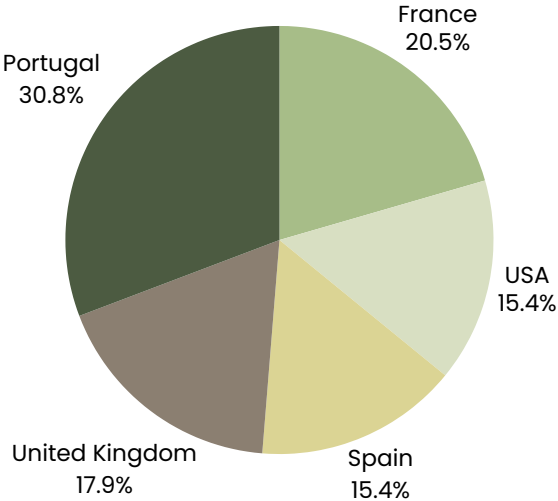

- The IAU has already guided 53 postgraduate students for international mobility.
- The IAU has already received 17 postgraduate students for international mobility students.

POSTGRADUATE STUDENTS

Record of international mobility data of the previous five years from the postgraduate program at Institute of Architecture and Urbanism IAUUSP.

Database: January 1st, 2013 until December 31st, 2018.

- The IAU has already guided 53 postgraduate students for international mobility.
- The IAU has already received 17 postgraduate students for international mobility students.

OUTGOING DESTINATION DATA

Chart of the most frequent destinations for international mobility between IAUUSP postgraduate students.

Database: January 1st, 2011 until January 31st, 2024.

IAU has guided its students to 14 different countries since 2011.

INCOMING STUDENTS DATA

Chart of the most frequent countries of origin among postgraduate students in international mobility at IAUUSP.

Database: January 1st, 2011 until January 31st, 2024.

IAU has welcomed students from over 10 different countries since 2011.