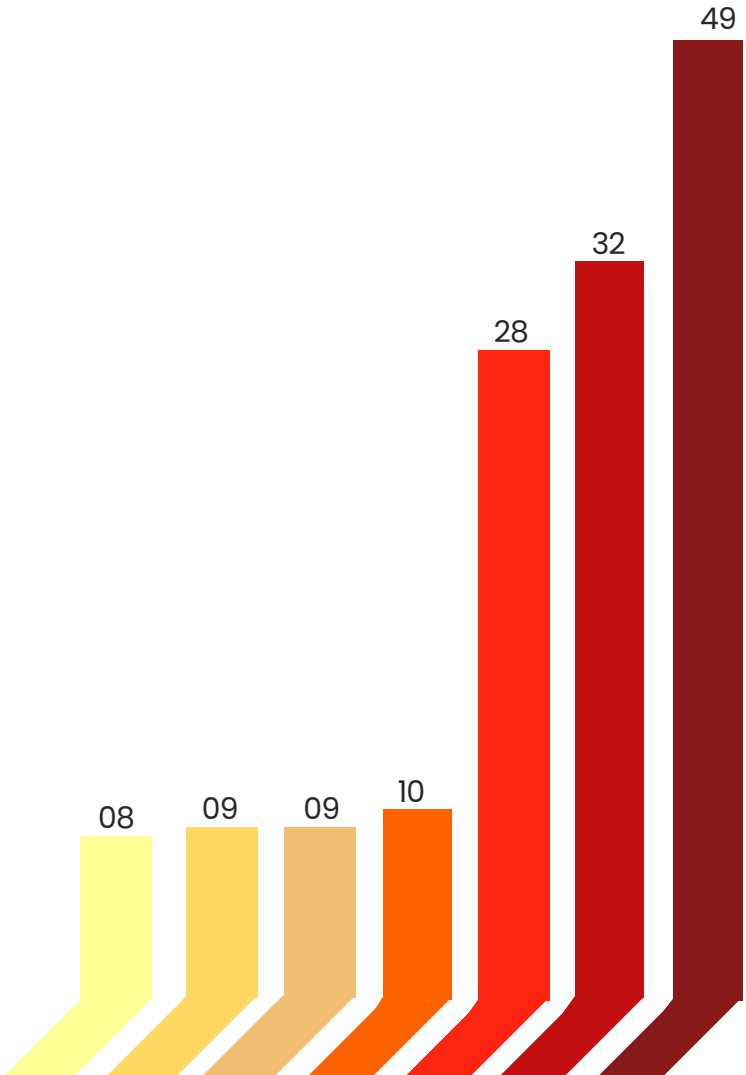

Chart of the most frequent destinations for international mobility between IAUUSP undergraduate students.

Database: January 1st, 2011 until January 31st, 2024.

IAU has guided its students to 17 different countries since 2011.

INCOMING STUDENTS DATA

Chart of the most frequent countries of origin among undergraduate students in international mobility at IAUUSP.
Database: January 1st, 2011 until January 31st, 2024.

IAU has welcomed students from over 13 different countries since 2011.