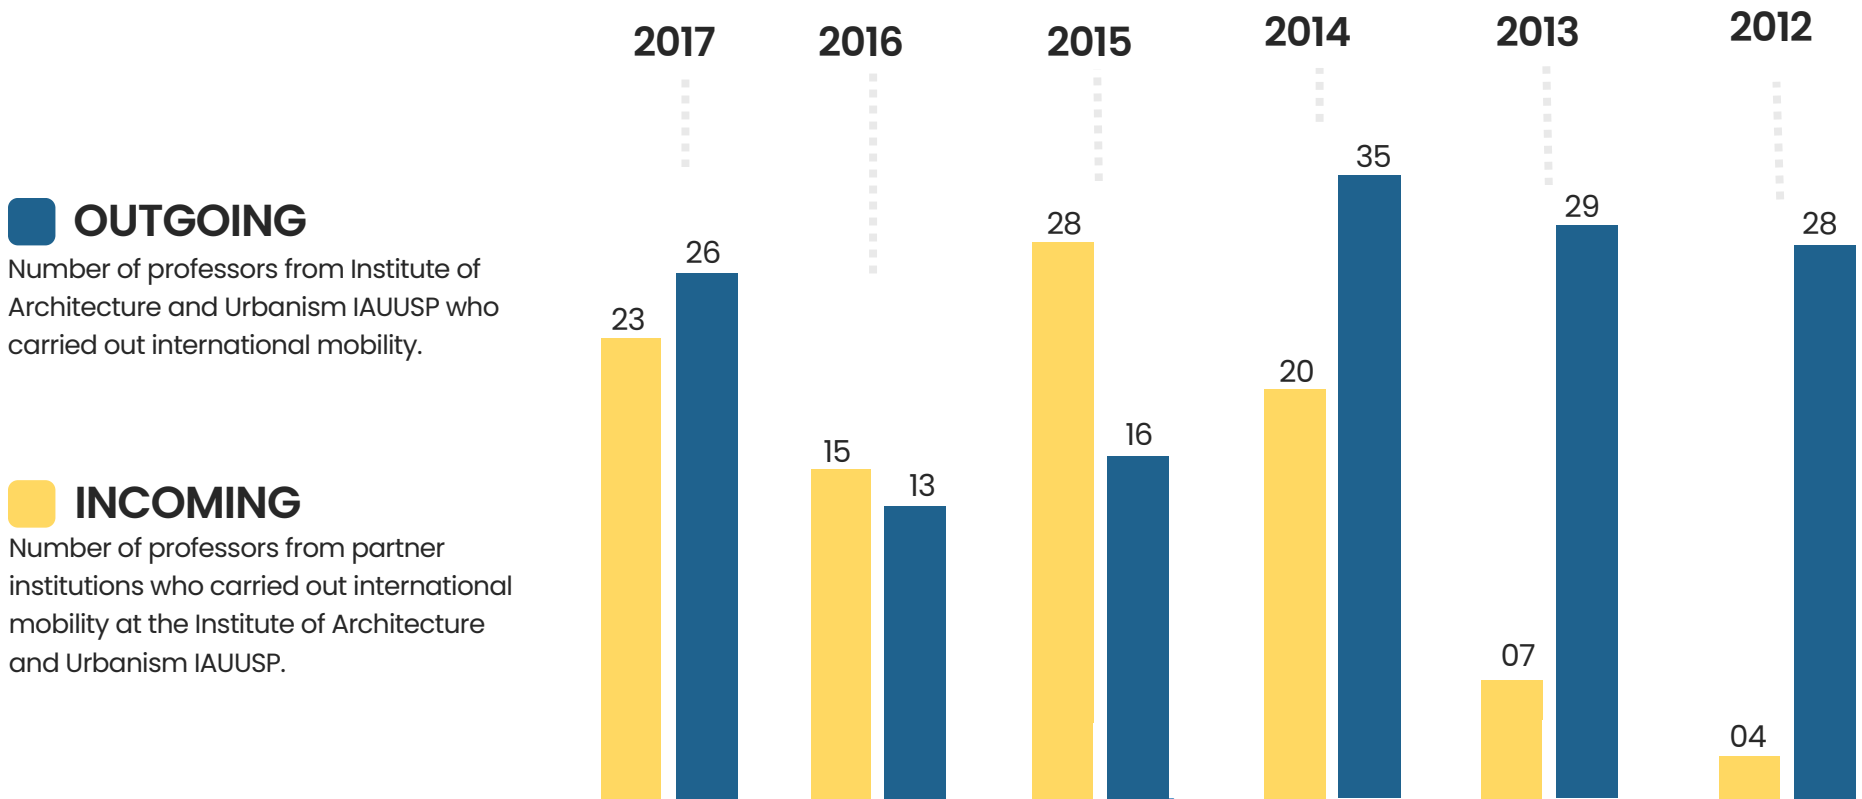

VISITING PROFESSOR DATA

VISITING PROFESSORS

Record of international mobility data for visiting professors from the last five years at the IAUUSP Institute of Architecture and Urbanism.

Database: January 31st, 2019 until January 31st, 2024.

- The IAU had 230 records of professors on international mobility.
- The IAU has already received 163 international Professors.

■ OUTGOING

Number of professors from Institute of Architecture and Urbanism IAUUSP who carried out international mobility.

■ INCOMING

Number of professors from partner institutions who carried out international mobility at the Institute of Architecture and Urbanism IAUUSP.

VISITING PROFESSORS

Record of international mobility data for visiting professors from the previous five years at the IAUUSP Institute of Architecture and Urbanism.

Database: January 1st, 2013 until December 31st, 2018.

 The IAU had 230 records of professors on international mobility.

 The IAU has already received 163 international Professors.

OUTGOING

Number of professors from Institute of Architecture and Urbanism IAUUSP who carried out international mobility.