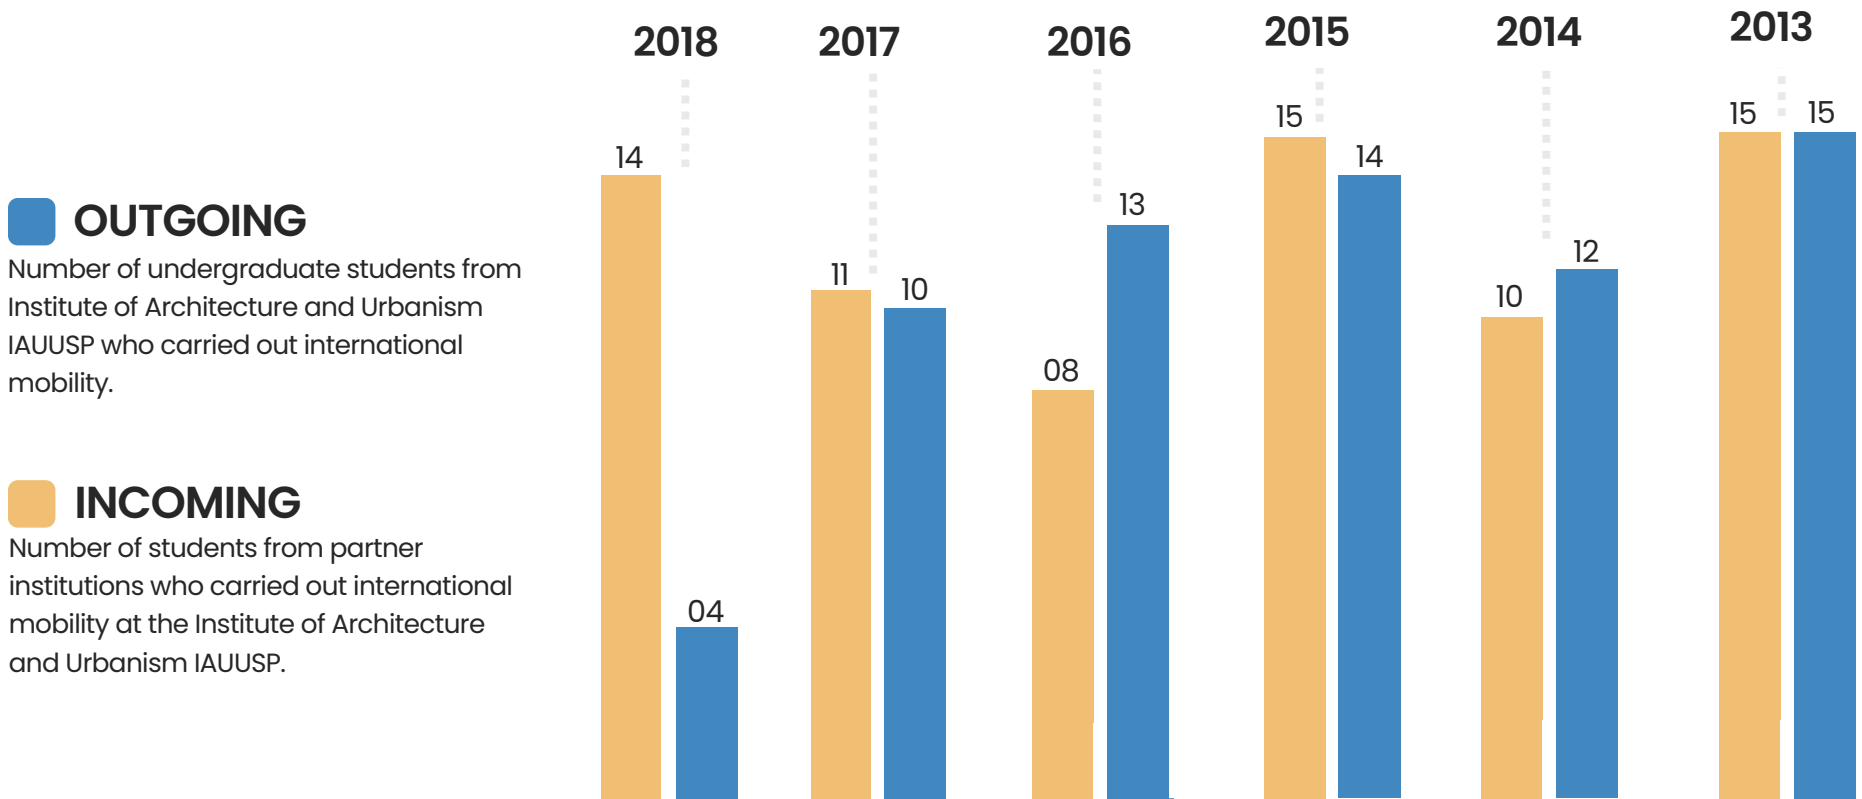

INCOMING

Number of students from partner institutions who carried out international mobility at the Institute of Architecture and Urbanism IAUUSP.

UNDERGRADUATE STUDENTS

Record of international mobility data of the previous five years from the undergraduate students Institute of Architecture and Urbanism IAUUSP.

Database: January 1st, 2013 until December 31st, 2018.

-  The IAU has already guided 125 students for international mobility.
-  The IAU has already received 119 international mobility students.

OUTGOING DESTINATION DATA

Chart of the most frequent destinations for international mobility between IAUUSP undergraduate students.

Database: January 1st, 2011 until January 31st, 2024.

IAU has guided its students to 17 different countries since 2011.