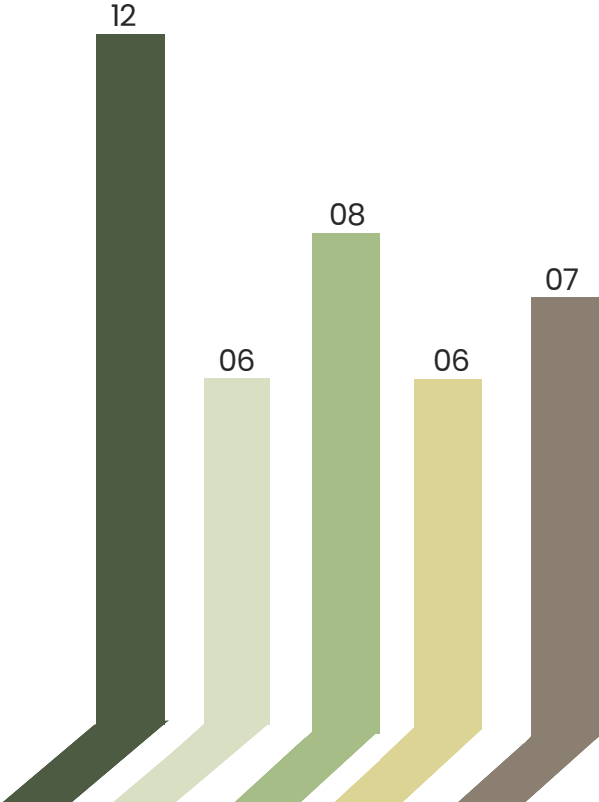

- The IAU has already guided 53 postgraduate students for international mobility.
- The IAU has already received 17 postgraduate students for international mobility students.

POSTGRADUATE STUDENTS

Record of international mobility data of the previous five years from the postgraduate program at Institute of Architecture and Urbanism IAUUSP.

Database: January 1st, 2013 until December 31st, 2018.

- The IAU has already guided 53 postgraduate students for international mobility.
- The IAU has already received 17 postgraduate students for international mobility students.

OUTGOING DESTINATION DATA

Chart of the most frequent destinations for international mobility between IAUUSP postgraduate students.

Database: January 1st, 2011 until January 31st, 2024.

IAU has guided its students to 14 different countries since 2011.

INCOMING STUDENTS DATA

Chart of the most frequent countries of origin among postgraduate students in international mobility at IAUUSP.

Database: January 1st, 2011 until January 31st, 2024.

IAU has welcomed students from over 10 different countries since 2011.