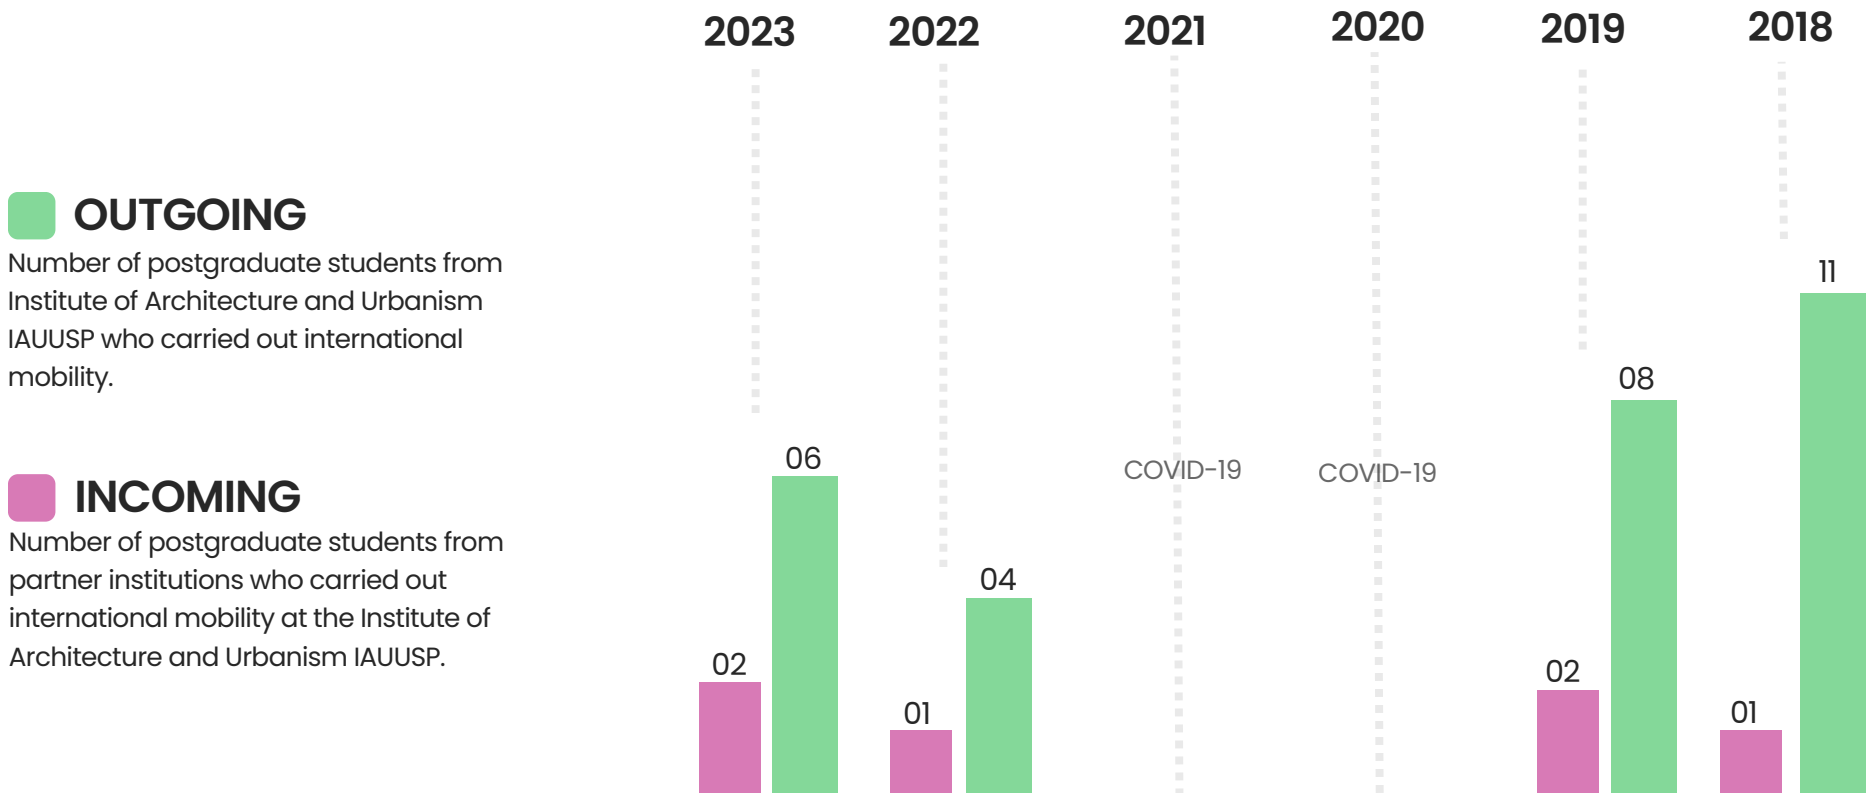

Record of international mobility data of the last five years from the postgraduate program at Institute of Architecture and Urbanism IAUUSP.

Database: January 31st, 2019 until January 31st, 2024.

- The IAU has already guided 53 postgraduate students for international mobility.
- The IAU has already received 17 postgraduate students for international mobility students.